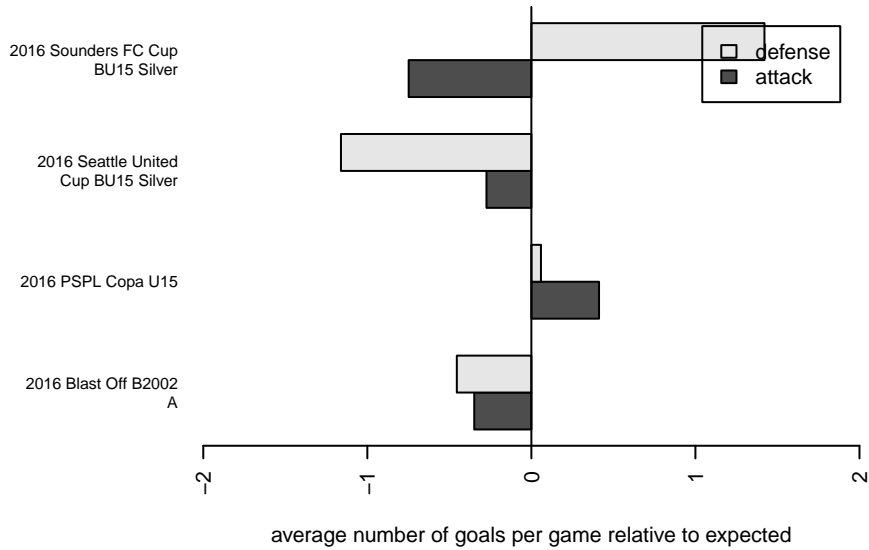

Performance relative to 13 month average