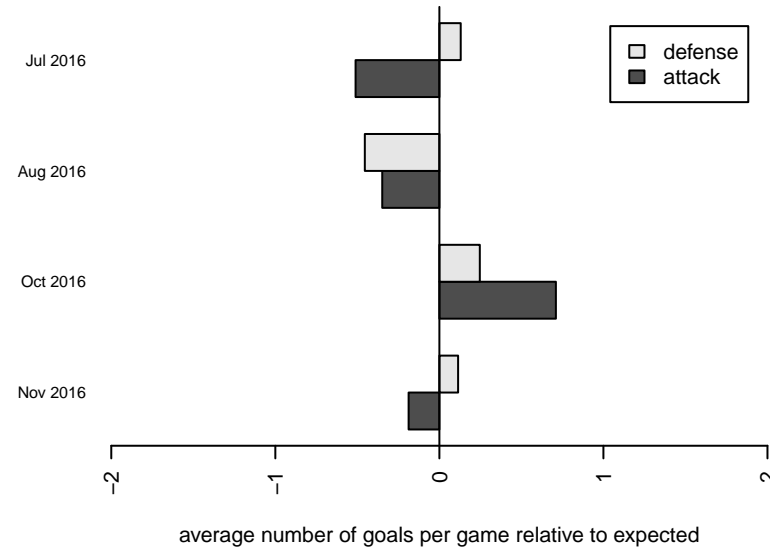

Performance relative to 13 month average