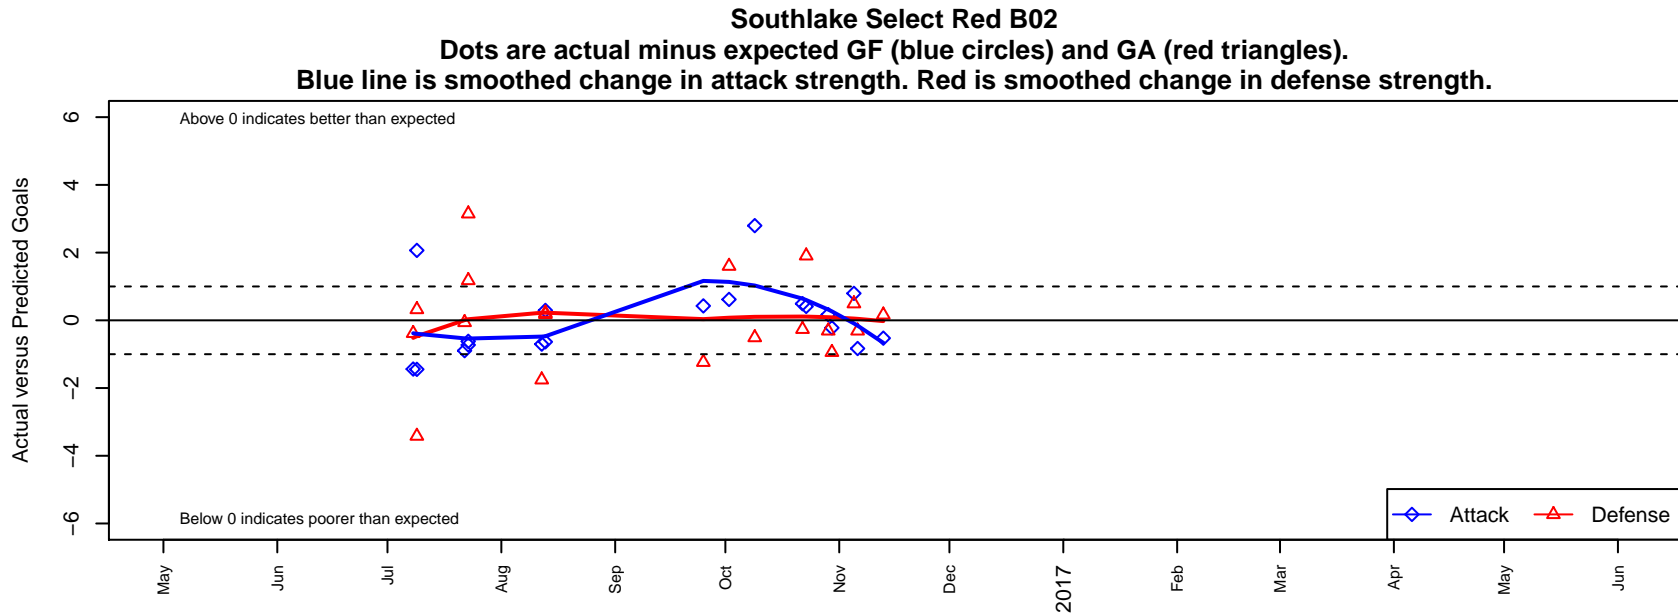

Southlake Select Red B02

Southlake Select SC
 Newcastle, WA
 B02 total strength=1083
 attack=3.16 defense=2.26
 fall league = PSPL Copa U15

alt names used:
 Southlake Select B02 Red
 Southlake Select Soccer Eagles 02
 Southlake Select 02 Red
 Southlake Select B02 Red

Venues played:
 2016 Seattle United Cup BU15 Silver
 2016 Sounders FC Cup BU15 Silver
 2016 Blast Off B2002 A
 2016 PSPL Copa U15

**attack and defense variance (black dot)
relative to other teams
and top 10 in region**