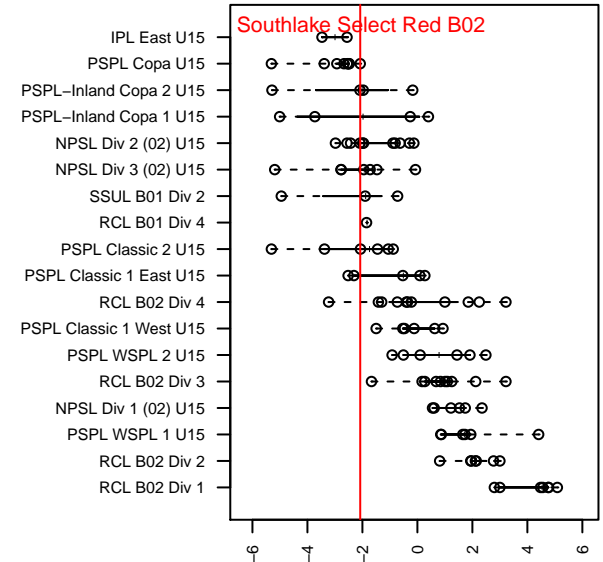

**attack and defense rating
relative to others at age
and all opponents in last 13 months**